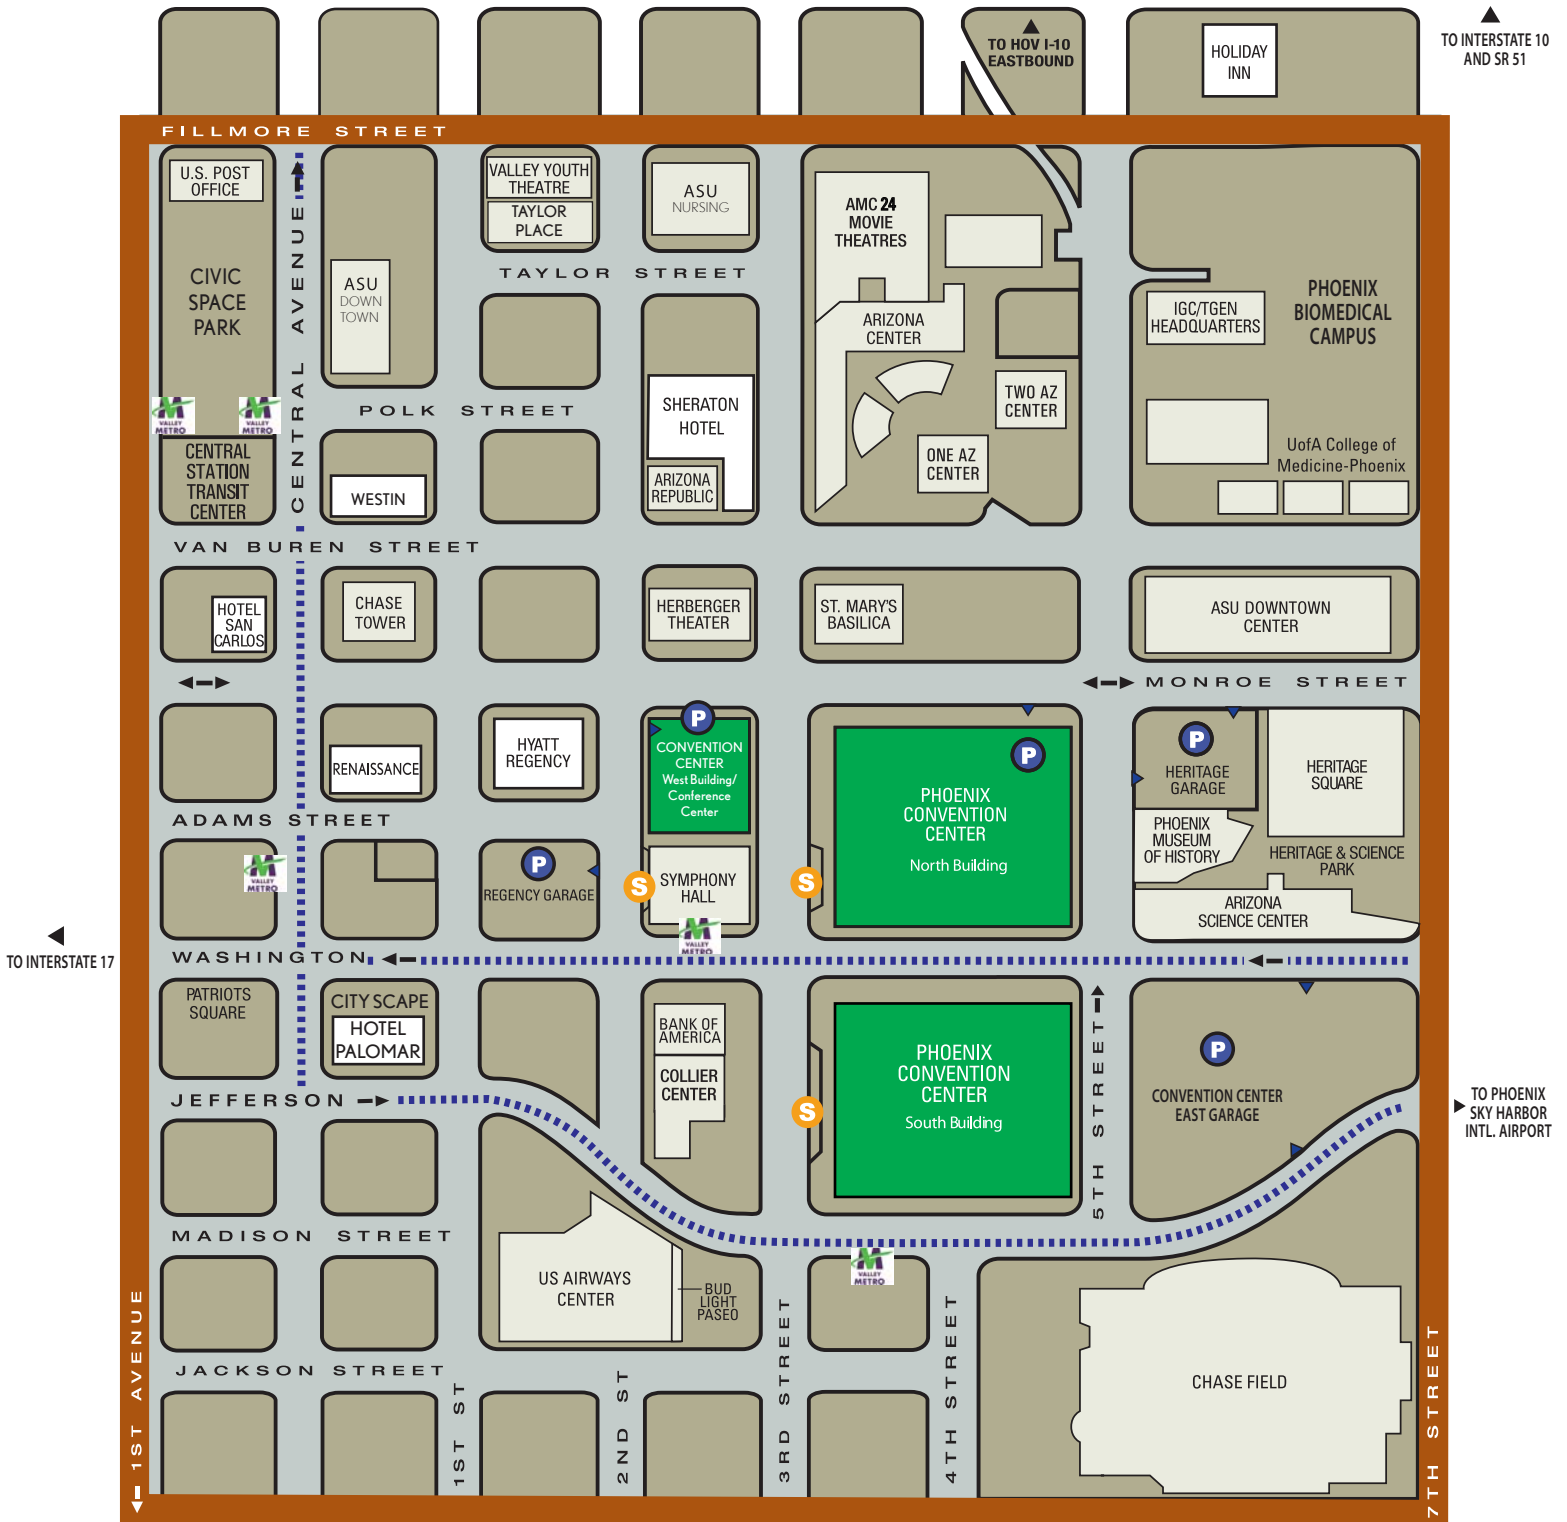

PARKING MAP

LEGEND

P Parking Garages **P** with arrow Parking Garage Entrance

Light Rail Station

METRO Light Rail

Shuttle Drop-Off/Pick-up